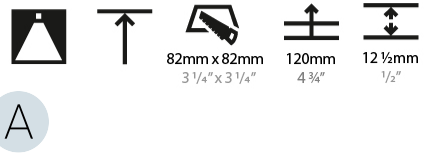

GENERAL

Series: Magiq Micro Dot
Subseries: Magiq 2 Cell Micro-Dot
Brand: Prolicht
Division: Architectural
Mounting Type: Trimless
Mounting Location: Ceiling
Subcategory: Downlight

PHYSICAL

Shape: Rectangle
Length (mm): 70
Length (in): 2 ¾
Width (mm): 35
Width (in): 1 ⅜
Height (mm): 65
Height (in): 2 ⅞
Ceiling Thickness (mm): 12.5
Ceiling Thickness (in): 1/2
Min. Recessing Depth (mm): 100
Min. Recessing Depth (in): 3 15/16
Light Distribution: Downlight
Weight (kg): 0.241
Weight (lbs): 0.53
Fixture Finish: BLK
Fixture Material: Aluminum Die Cast
Cut-out Measurements: 82mm / 3 1/4" x 42mm / 1 5/8"
Upon Request: Unique Ceiling Thickness

ELECTRICAL

Lamp Type: LED (Zhaga Standard)
Input Wattage (W): 9
Total Output Wattage (W): 6.6
Dimming: Tri-Mode (Non-Dimming and Phase Dimming (120Vac only) and 0-10V Dimming)
Driver Included: No
Driver Location: Remote
Driver Type: Constant Current - Universal
Driver Class: Class 2
Input Voltage (V): 120 - 277
Constant Current (MA): 1050

LED

Number of LEDs: 2
Color Temperature (°K): 2700 / 3000 / 3500 / 4000
Max. Delivered Lumen (lm): 320 / 349 / 357 / 364
Nominal Lumen (lm): 440 / 465 / 470 / 480
CRI: >90 CRI
Lamp Life (hrs): 50000
Upon Request: Special Color Temperature

OPTICAL

Optic°: 22 / 38
Upon Request: Special Beam Angles

RATINGS AND CERTIFICATIONS

Certified By: CSA Certified to UL and CSA Standards
IP rating: IP44