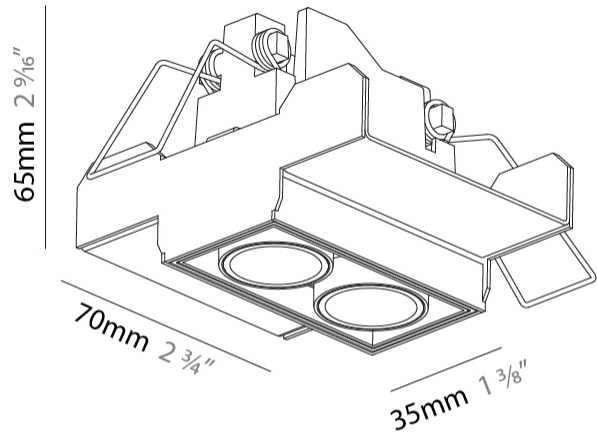

GENERAL

Series: Magiq Micro Dot
Subseries: Magiq 2 Cell Micro-Dot
Brand: Prolicht
Division: Architectural
Mounting Type: Trimless
Mounting Location: Ceiling
Subcategory: Downlight

PHYSICAL

Shape: Rectangle
Length (mm): 70
Length (in): 2 ¾
Width (mm): 35
Width (in): 1 ⅜
Height (mm): 65
Height (in): 2 ⅞
Ceiling Thickness (mm): 12.5
Ceiling Thickness (in): 1/2
Min. Recessing Depth (mm): 100
Min. Recessing Depth (in): 3 15/16
Light Distribution: Downlight
Weight (kg): 0.241
Weight (lbs): 0.53
Fixture Finish: BLK
Fixture Material: Aluminum Die Cast
Cut-out Measurements: 82mm / 3 1/4" x 42mm / 1 5/8"
Upon Request: Unique Ceiling Thickness

ELECTRICAL

Lamp Type: LED (Zhaga Standard)
Input Wattage (W): 9
Total Output Wattage (W): 6.6
Dimming: Tri-Mode (Non-Dimming and Phase Dimming (120Vac only) and 0-10V Dimming)
Driver Included: No
Driver Location: Remote
Driver Type: Constant Current - Universal
Driver Class: Class 2
Input Voltage (V): 120 - 277
Constant Current (MA): 1050

LED

Number of LEDs: 2
Color Temperature (°K): 2700 / 3000 / 3500 / 4000
Max. Delivered Lumen (lm): 320 / 349 / 357 / 364
Nominal Lumen (lm): 440 / 465 / 470 / 480
CRI: >90 CRI
Lamp Life (hrs): 50000
Upon Request: Special Color Temperature

OPTICAL

Optic°: 22 / 38
Upon Request: Special Beam Angles

RATINGS AND CERTIFICATIONS

Certified By: CSA Certified to UL and CSA Standards
IP rating: IP44