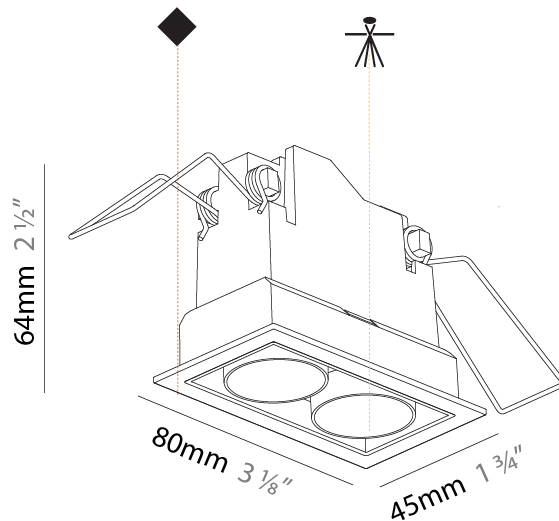

GENERAL

Series: Magiq Micro Dot
 Subseries: Magiq 2 Cell Micro-Dot
 Brand: Prolicht
 Division: Architectural
 Mounting Type: Trimless
 Mounting Location: Ceiling
 Subcategory: Downlight

PHYSICAL

Shape: Rectangle
 Length (mm): 70
 Length (in): 2 ¾
 Width (mm): 35
 Width (in): 1 ⅜
 Height (mm): 65
 Height (in): 2 ⅞
 Ceiling Thickness (mm): 12.5
 Ceiling Thickness (in): 1/2
 Min. Recessing Depth (mm): 100
 Min. Recessing Depth (in): 3 15/16
 Light Distribution: Downlight
 Weight (kg): 0.241
 Weight (lbs): 0.53
 Fixture Finish: BLK
 Fixture Material: Aluminum Die Cast
 Cut-out Measurements: 82mm / 3 1/4" x 42mm / 1 5/8"
 Upon Request: Unique Ceiling Thickness

GENERAL

Series: Magiq Micro Dot
Subseries: Magiq 2 Cell Micro-Dot
Brand: Prolicht
Division: Architectural
Mounting Type: Recessed
Mounting Location: Ceiling
Subcategory: Downlight

PHYSICAL

Shape: Rectangle
Length (mm): 80
Length (in): 3 1/8
Width (mm): 45
Width (in): 1 3/4
Height (mm): 64
Height (in): 2 1/2
Ceiling Thickness (mm): 10 / 12.5 / 15 / 25 / 30
Ceiling Thickness (in): 3/8 or 1/2 or 9/16 or 1 or 1 3/16
Min. Recessing Depth (mm): 100
Min. Recessing Depth (in): 3 15/16
Light Distribution: Downlight
Weight (kg): 0.145
Weight (lbs): 0.32
Fixture Finish: SSR / BKV / CWI / CRY / HAB / UFT / ITA / RUA / FTG / MYG / LOD / PUS / FRO / FUP / KIA / POP / BLS / SPG / MEY / GOH / GUM / CHC / COM / ABZ / JAG / OBR / MOS / ROR
Fixture Material: Aluminum Die Cast
Cut-out Measurements: 73mm / 2 7/8" x 38mm / 1 1/2"

Optic°: 22 / 38

RATINGS AND CERTIFICATIONS

Certified By: CSA Certified to UL and CSA Standards
IP rating: IP44

73mm x 38mm
2 7/8" x 1 1/2"

100mm
3 15/16"

10 - 30mm
3/8" - 1 3/16"

MAGIQ 2 CELL MICRO-DOT RECESSED